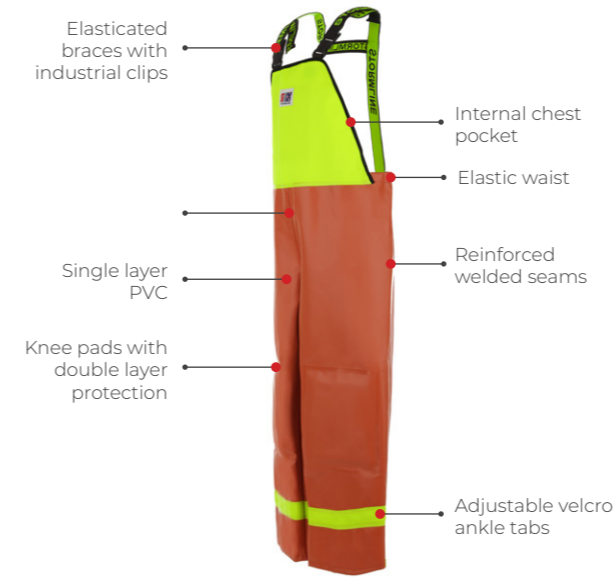

PVC
Grey 650 gsm, Neon 480 gsm

Sizes
XS - 4XL

MILFORD 249

PVC
Grey 650 gsm, Neon 480 gsm

Sizes
XS - 4XL

HEAVY DUTY

CREW 662 (Flotation)

Certified EN ISO 12402-5 50N Flotation Aid

BESTSELLER

PVC
Blue 650 gsm, Neon 650 gsm
Sizes
XS - 4XL

MEDIUM WEIGHT

NELSON 656

PVC
Orange 480 gsm, Neon 480 gsm
Sizes
XS - 4XL

NELSON 248

PVC
Orange 480 gsm, Neon 480 gsm
Sizes
XS - 4XL

CREW 640