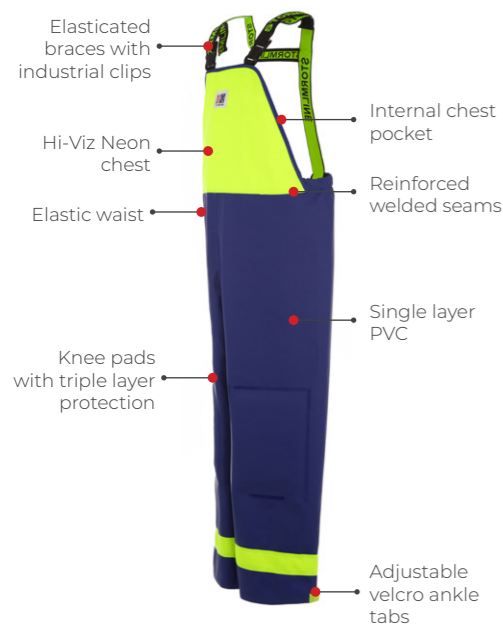

BESTSELLER

PVC
Blue 650 gsm, Neon 650 gsm
Sizes
XS - 4XL

MEDIUM WEIGHT

NELSON 656

PVC
Orange 480 gsm, Neon 480 gsm
Sizes
XS - 4XL

NELSON 248

PVC
Orange 480 gsm, Neon 480 gsm
Sizes
XS - 4XL

CREW 640

PVC
Blue 650 gsm, Neon 480 gsm
Sizes
XS - 4XL

CREW 255

PVC
Blue 650 gsm, Neon 480 gsm
Sizes
XS - 4XL

STORMTEX 669 (Reversible)

PVC
Blue 550 gsm, Neon 550 gsm
Sizes
XS - 4XL

STORMTEX 223

PVC
Blue 550 gsm, Neon 550 gsm
Sizes
XS - 4XL